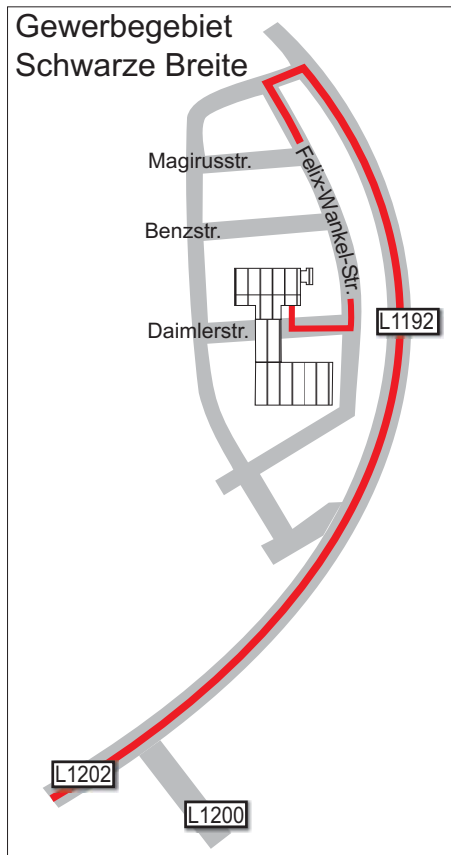

## Directions to plant Ostfildern

Leave the motorway A 8 at exit no. 54:  
Esslingen / Ostfildern / Neuhausen.

Turn right from the motorway on the L1202 (Körschtalviadukt)  
and drive towards Esslingen / Ostfildern.

At the 2nd set of traffic lights turn left into the  
Gewerbegebiet (industrial estate) Schwarze Breite.

Access is only possible via Felix-Wankel-Straße, into which you turn left  
and drive up to the third turning on the right.

Signs show the way to the car parks.