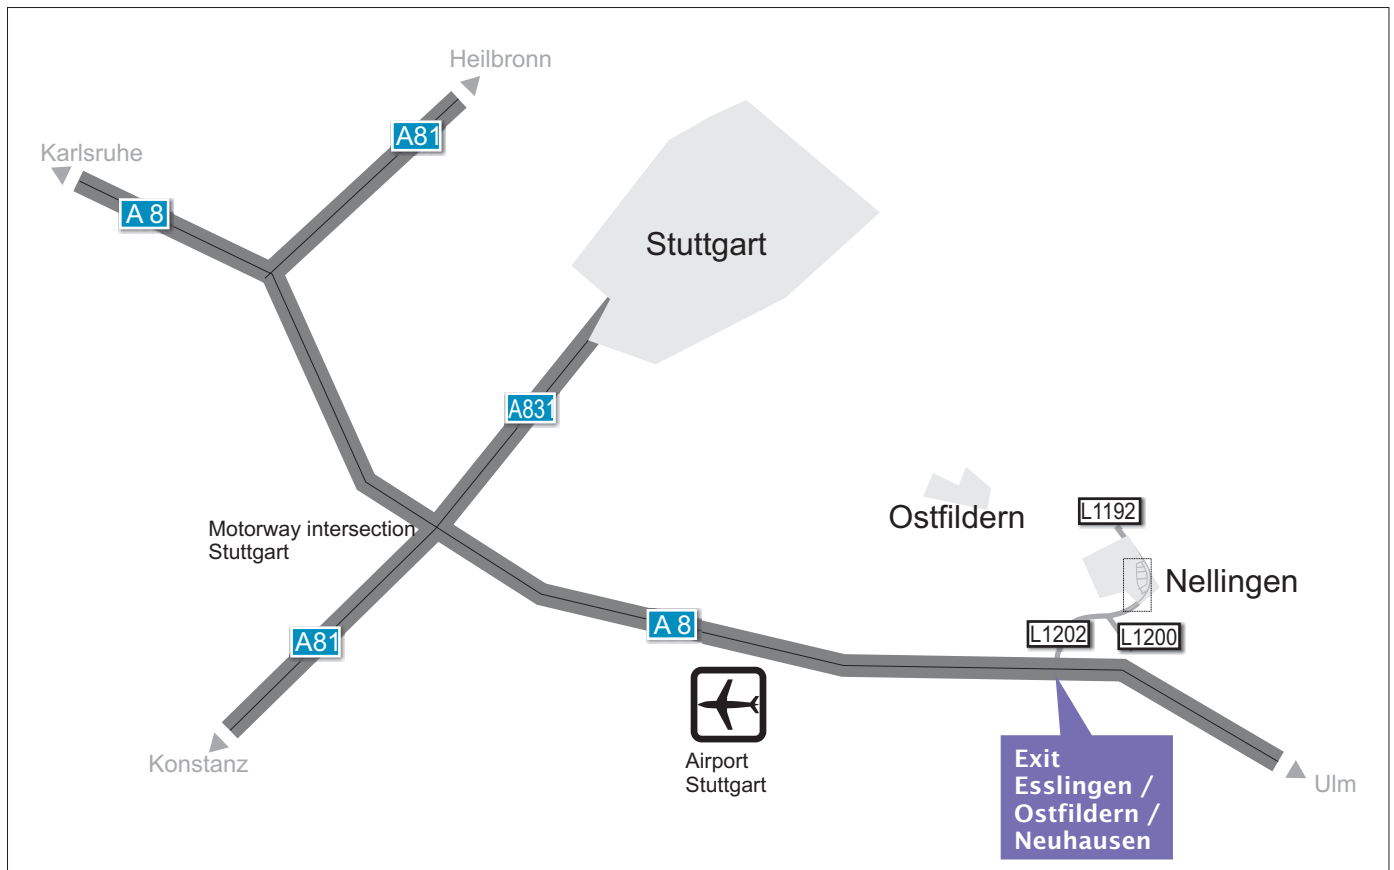

## Directions to plant Ostfildern

Leave the motorway A 8 at exit no. 54:  
Esslingen / Ostfildern / Neuhausen.

Turn right from the motorway on the L1202 (Körschtalviadukt)  
and drive towards Esslingen / Ostfildern.

At the 2nd set of traffic lights turn left into the  
Gewerbegebiet (industrial estate) Schwarze Breite.

Access is only possible via Felix-Wankel-Straße, into which you turn left  
and drive up to the third turning on the right.

Signs show the way to the car parks.